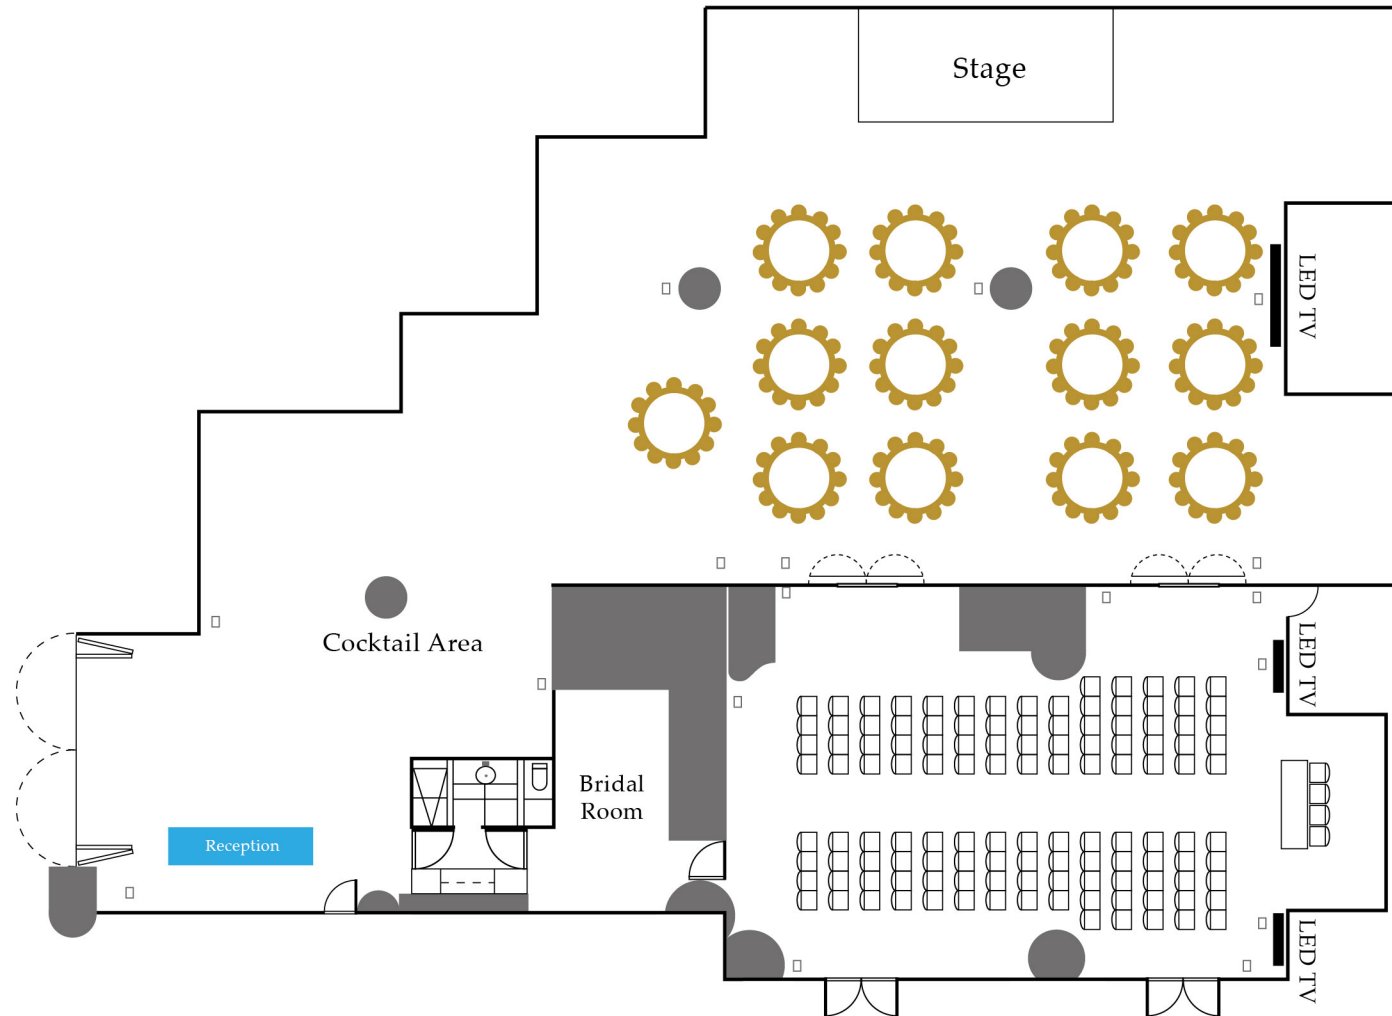

HONG KONG GOLD COAST HOTEL

The Chapel and Terrace - Lobby Level

Floor Area: 7104ft² / 660m²

Seating Capacity of The Chapel: 122 pax

Seating Capacity of The Terrace: 156 pax